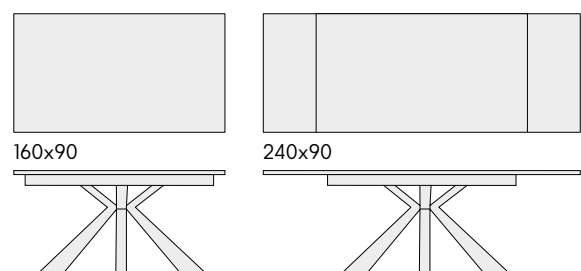

particolare piano finitura bianco statuario.
detailed top in statuary white finishing.

articolo **1927**
tavolo allungabile con base in metallo colore antracite e piano finitura bianco statuario 2 allunghe laterali cm. 40.
extendable table with metal base anthracite color and statuary white finish top 2 side extensions cm. 40.
cm. l. 160 p. 90 h. 76 colli 2 - m³ 0,42
aperto. open. 240 x 90